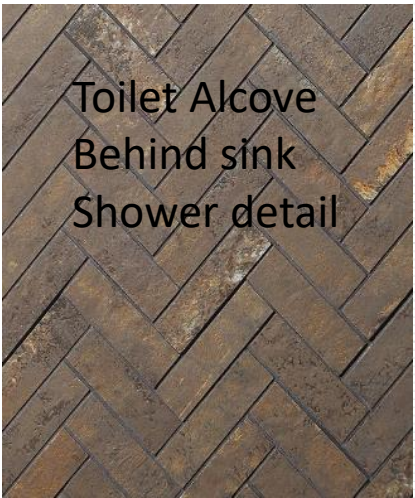

# Top Floor Bathroom

- Existing toilet
- Strip light on both sides of the mirror
- Centered ceiling light over door and in shower.
- Cabinets can be different from hallway and will be decided when a company is chosen

Shower walls

floor

**Kräus**

Toilet Alcove  
Behind sink  
Shower detail