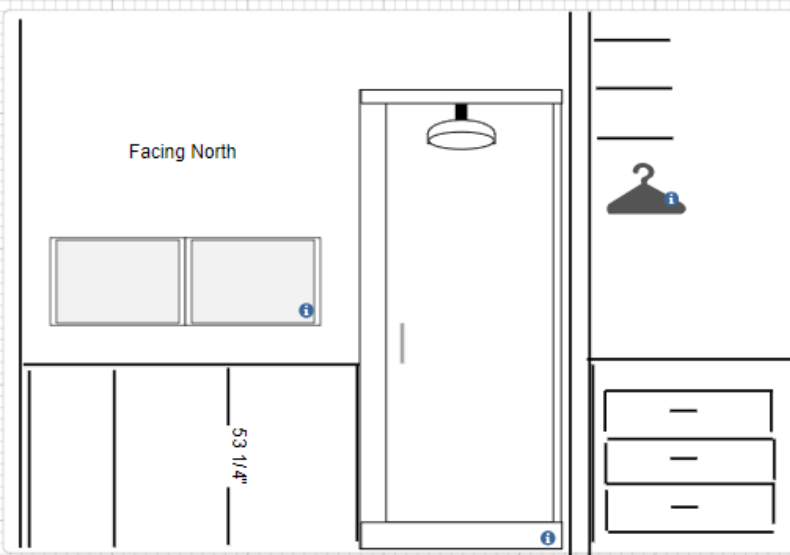

# Top Floor Bathroom

- Existing toilet
- Strip light on both sides of the mirror
- Centered ceiling light over door and in shower.
- Cabinets can be different from hallway and will be decided when a company is chosen

Shower walls

floor

**Kräus**

Toilet Alcove  
Behind sink  
Shower detail