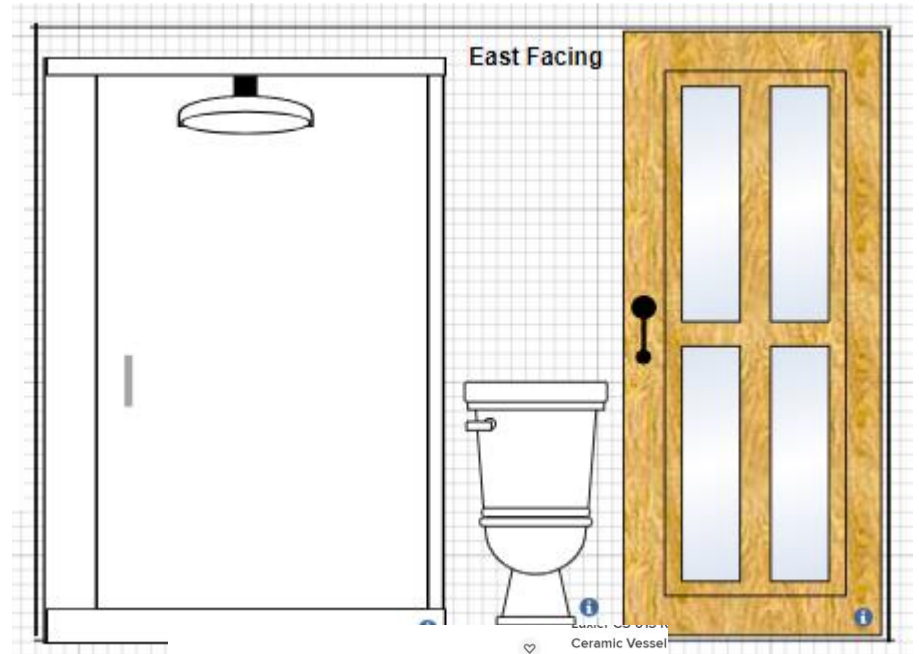

Ceramic Vessel

By [Luzne](#)
★★★★★ 20 Reviews

$74

or 4 interest-free installments

Free Shipping
Est. Delivery: Mar. 25 - Mar.

Qty: 1

3 Year Protection P